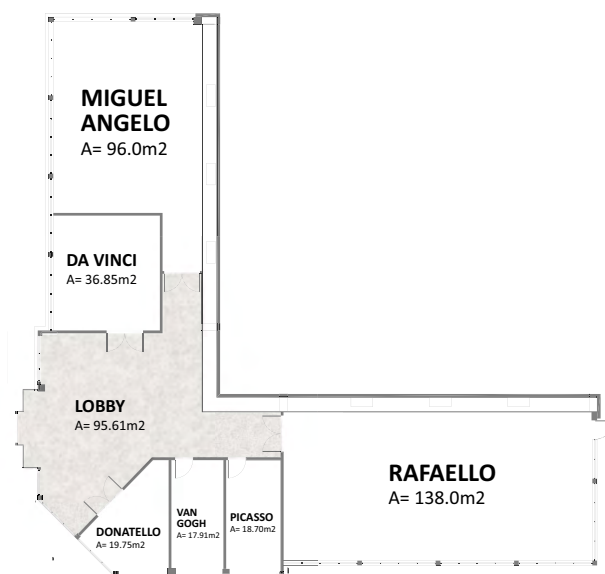

Dom Pedro Marina

★★★★
BOUTIQUE HOTEL & GOLF

REUNIÕES & EVENTOS - CAPACIDADES

www.dompedro.com

PISO 0

PISO 1

	ÁREA	ALTURA	PLATEIA	ESCOLA	MESA "U"	COCKTAIL	BUFFET mesas 12 pax
							
	m ²						
VERDI	275.8	4.45	200	150	60	350	180
ROSSINI	275.8	4.45	200	150	60	350	180
VERDI + ROSSINI	551.5	4.45	450	300	---	800	360
FOYER	160	---	---	---	---	200	---
MEDINA	17.55	2.63	15	10	10	---	---
VIVALDI	27.25	2.63	20	15	10	---	---
MIGUEL ANGELO	85.5	2.9	70	60	40	---	---
DA VINCI	37.5	2.9	50	25	20	50	---
RAFAELLO	138	2.9	80	70	60	100	---
VAN GOGH	18	2.9	20	15	15	---	---
PICASSO	18.5	2.9	20	15	15	---	---
DONATELLO	20	2.9	20	15	15	---	---

REUNIÕES & EVENTOS - DOM PEDRO VILAMOURA

	ÁREA	ALTURA	PLATEIA	ESCOLA	MESA "U"	COCKTAIL	BUFFET mesas 12 pax
	 m ²						
LAGOS	61.2	2.95	30	25	30	---	---
MADEIRA	62.4	2.95	35	30	25	---	---
LISBOA	94.2	2.95	70	60	40	---	---
CEARÁ	59.4	2.95	70	60	40	---	---
LAGOS + LISBOA	138.4	2.95	80	70	60	100	---

REUNIÕES & EVENTOS - DOM PEDRO MARINA

	ÁREA	ALTURA	PLATEIA	ESCOLA	MESA "U"	COCKTAIL	BUFFET mesas 12 pax
	 m ²						
CREOULA	61	2.75	70	45	30	60	---
SAGRES	97.5	2.33	112	65	40	100	---
CUTTY-SARK	86.5	2.40	100	60	40	100	---
BRITANNIA	48	2.44	70	40	30	60	---
LA PINTA	30	2.48	35	20	15	---	---
SIRIUS	25	2.48	30	15	15	---	---
CREOULA + SAGRES	158.5	2.50	150	80	60	150	---