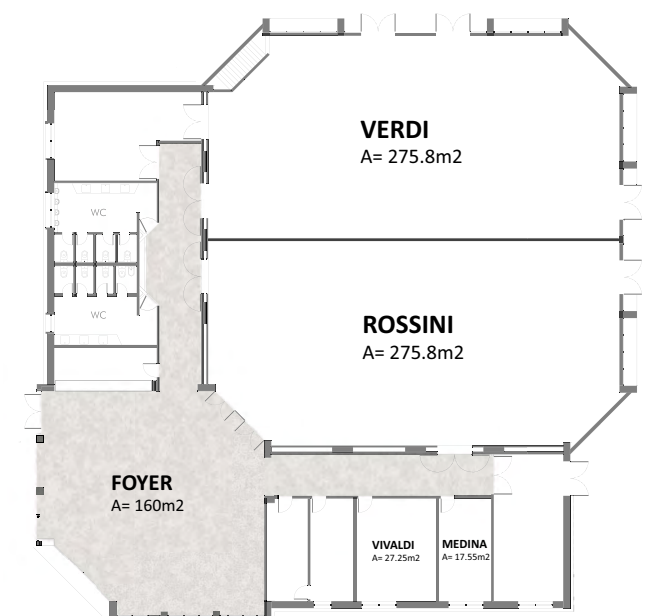

Dom Pedro Marina

★★★★
BOUTIQUE HOTEL & GOLF

REUNIÕES & EVENTOS - CAPACIDADES

www.dompedro.com

PISO 0

PISO 1

	ÁREA	ALTURA	PLATEIA	ESCOLA	MESA "U"	COCKTAIL	BUFFET mesas 12 pax
							
	m ²						
VERDI	275.8	4.45	200	150	60	350	180
ROSSINI	275.8	4.45	200	150	60	350	180
VERDI + ROSSINI	551.5	4.45	450	300	---	800	360
FOYER	160	---	---	---	---	200	---
MEDINA	17.55	2.63	15	10	10	---	---
VIVALDI	27.25	2.63	20	15	10	---	---
MIGUEL ANGELO	85.5	2.9	70	60	40	---	---
DA VINCI	37.5	2.9	50	25	20	50	---
RAFAELLO	138	2.9	80	70	60	100	---
VAN GOGH	18	2.9	20	15	15	---	---
PICASSO	18.5	2.9	20	15	15	---	---
DONATELLO	20	2.9	20	15	15	---	---

REUNIÕES & EVENTOS - DOM PEDRO VILAMOURA

	ÁREA	ALTURA	PLATEIA	ESCOLA	MESA "U"	COCKTAIL	BUFFET mesas 12 pax
	 m ²						
LAGOS	61.2	2.95	30	25	30	---	---
MADEIRA	62.4	2.95	35	30	25	---	---
LISBOA	94.2	2.95	70	60	40	---	---
CEARÁ	59.4	2.95	70	60	40	---	---
LAGOS + LISBOA	138.4	2.95	80	70	60	100	---

REUNIÕES & EVENTOS - DOM PEDRO MARINA

	ÁREA	ALTURA	PLATEIA	ESCOLA	MESA "U"	COCKTAIL	BUFFET mesas 12 pax
	 m ²						
CREOULA	61	2.75	70	45	30	60	---
SAGRES	97.5	2.33	112	65	40	100	---
CUTTY-SARK	86.5	2.40	100	60	40	100	---
BRITANNIA	48	2.44	70	40	30	60	---
LA PINTA	30	2.48	35	20	15	---	---
SIRIUS	25	2.48	30	15	15	---	---
CREOULA + SAGRES	158.5	2.50	150	80	60	150	---