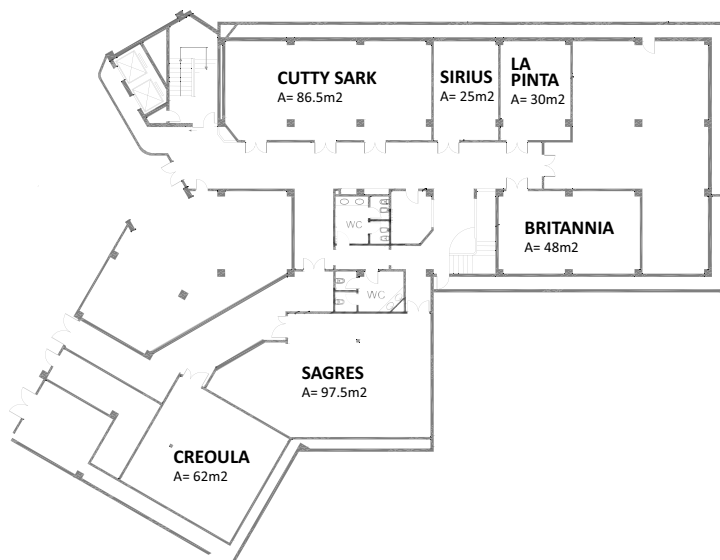

Dom Pedro Marina

★★★★
BOUTIQUE HOTEL & GOLF

REUNIÕES & EVENTOS - CAPACIDADES

www.dompedro.com

PISO 0

PISO 1

	ÁREA	ALTURA	PLATEIA	ESCOLA	MESA "U"	COCKTAIL	BUFFET mesas 12 pax
							
	m ²						
VERDI	275.8	4.45	200	150	60	350	180
ROSSINI	275.8	4.45	200	150	60	350	180
VERDI + ROSSINI	551.5	4.45	450	300	---	800	360
FOYER	160	---	---	---	---	200	---
MEDINA	17.55	2.63	15	10	10	---	---
VIVALDI	27.25	2.63	20	15	10	---	---
MIGUEL ANGELO	85.5	2.9	70	60	40	---	---
DA VINCI	37.5	2.9	50	25	20	50	---
RAFAELLO	138	2.9	80	70	60	100	---
VAN GOGH	18	2.9	20	15	15	---	---
PICASSO	18.5	2.9	20	15	15	---	---
DONATELLO	20	2.9	20	15	15	---	---

REUNIÕES & EVENTOS - DOM PEDRO VILAMOURA

	ÁREA	ALTURA	PLATEIA	ESCOLA	MESA "U"	COCKTAIL	BUFFET mesas 12 pax
	 m ²						
LAGOS	61.2	2.95	30	25	30	---	---
MADEIRA	62.4	2.95	35	30	25	---	---
LISBOA	94.2	2.95	70	60	40	---	---
CEARÁ	59.4	2.95	70	60	40	---	---
LAGOS + LISBOA	138.4	2.95	80	70	60	100	---

REUNIÕES & EVENTOS - DOM PEDRO MARINA

	ÁREA	ALTURA	PLATEIA	ESCOLA	MESA "U"	COCKTAIL	BUFFET mesas 12 pax
	 m ²						
CREOULA	61	2.75	70	45	30	60	---
SAGRES	97.5	2.33	112	65	40	100	---
CUTTY-SARK	86.5	2.40	100	60	40	100	---
BRITANNIA	48	2.44	70	40	30	60	---
LA PINTA	30	2.48	35	20	15	---	---
SIRIUS	25	2.48	30	15	15	---	---
CREOULA + SAGRES	158.5	2.50	150	80	60	150	---