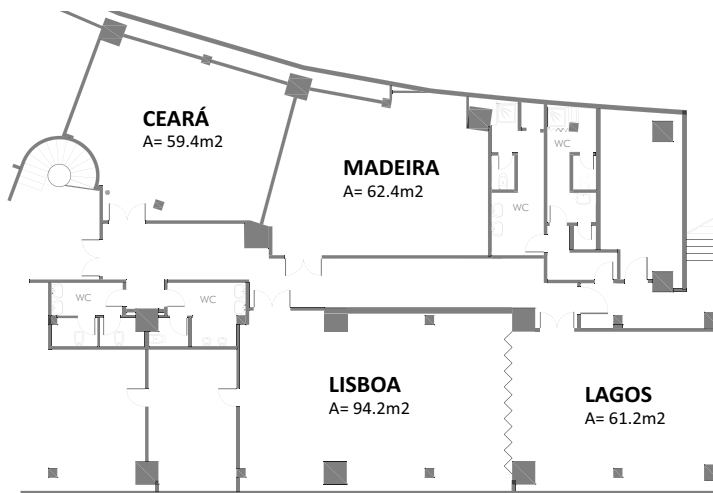

Dom Pedro Marina

★★★★
BOUTIQUE HOTEL & GOLF

REUNIÕES & EVENTOS - CAPACIDADES

www.dompedro.com

PISO 0

PISO 1

	ÁREA	ALTURA	PLATEIA	ESCOLA	MESA "U"	COCKTAIL	BUFFET mesas 12 pax
							
	m ²						
VERDI	275.8	4.45	200	150	60	350	180
ROSSINI	275.8	4.45	200	150	60	350	180
VERDI + ROSSINI	551.5	4.45	450	300	---	800	360
FOYER	160	---	---	---	---	200	---
MEDINA	17.55	2.63	15	10	10	---	---
VIVALDI	27.25	2.63	20	15	10	---	---
MIGUEL ANGELO	85.5	2.9	70	60	40	---	---
DA VINCI	37.5	2.9	50	25	20	50	---
RAFAELLO	138	2.9	80	70	60	100	---
VAN GOGH	18	2.9	20	15	15	---	---
PICASSO	18.5	2.9	20	15	15	---	---
DONATELLO	20	2.9	20	15	15	---	---

REUNIÕES & EVENTOS - DOM PEDRO VILAMOURA

	ÁREA	ALTURA	PLATEIA	ESCOLA	MESA "U"	COCKTAIL	BUFFET mesas 12 pax
	 m ²						
LAGOS	61.2	2.95	30	25	30	---	---
MADEIRA	62.4	2.95	35	30	25	---	---
LISBOA	94.2	2.95	70	60	40	---	---
CEARÁ	59.4	2.95	70	60	40	---	---
LAGOS + LISBOA	138.4	2.95	80	70	60	100	---

REUNIÕES & EVENTOS - DOM PEDRO MARINA

	ÁREA	ALTURA	PLATEIA	ESCOLA	MESA "U"	COCKTAIL	BUFFET mesas 12 pax
	 m ²						
CREOULA	61	2.75	70	45	30	60	---
SAGRES	97.5	2.33	112	65	40	100	---
CUTTY-SARK	86.5	2.40	100	60	40	100	---
BRITANNIA	48	2.44	70	40	30	60	---
LA PINTA	30	2.48	35	20	15	---	---
SIRIUS	25	2.48	30	15	15	---	---
CREOULA + SAGRES	158.5	2.50	150	80	60	150	---