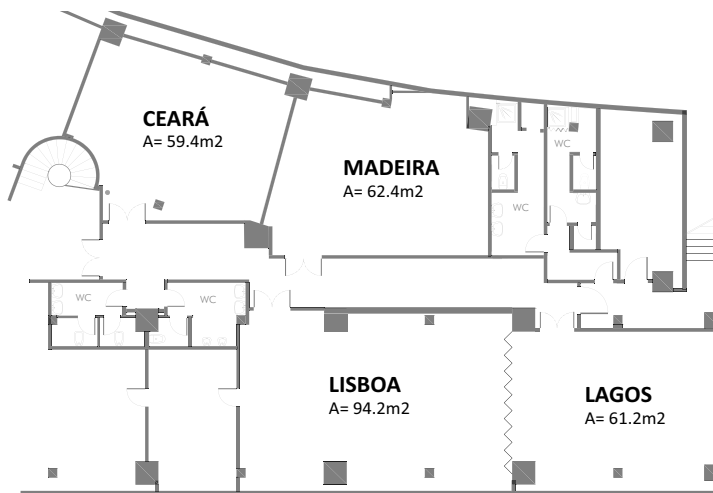

## FLOOR 0

## MEETINGS & EVENTS - DOM PEDRO VILAMOURA

	AREA m <sup>2</sup>	CEILING HEIGHT	THEATRE	CLASSROOM	"U" SHAPE	COCKTAIL	BUFFET tables 12 pax
LAGOS	61.2	2.95	30	25	30	---	---
MADEIRA	62.4	2.95	35	30	25	---	---
LISBOA	94.2	2.95	70	60	40	---	---
CEARÁ	59.4	2.95	70	60	40	---	---
LAGOS + LISBOA	138.4	2.95	80	70	60	100	---