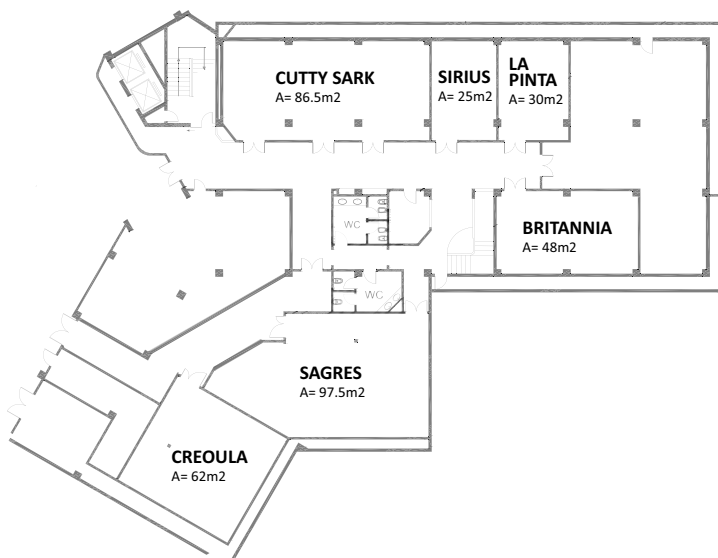

138.4

2.95

80

70

60

100

---

## MEETINGS & EVENTS - DOM PEDRO MARINA

	AREA m <sup>2</sup>	CEILING HEIGHT	THEATRE	CLASSROOM	"U" SHAPE	COCKTAIL	BUFFET tables 12 pax
CREOULA	61	2.75	70	45	30	60	---
SAGRES	97.5	2.33	112	65	40	100	---
CUTTY-SARK	86.5	2.40	100	60	40	100	---
BRITANNIA	48	2.44	70	40	30	60	---
LA PINTA	30	2.48	35	20	15	---	---
SIRIUS	25	2.48	30	15	15	---	---
CREOULA + SAGRES	158.5	2.50	150	80	60	150	---

m<sup>2</sup>

CEILING  
HEIGHT

THEATRE

CLASSROOM

"U" SHAPE

COCKTAIL

BUFFET  
tables 12 pax

CREOULA