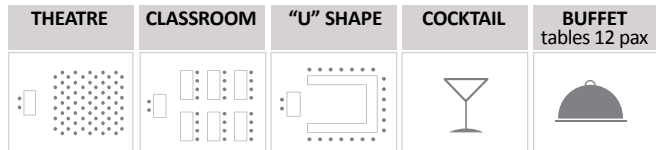

138.4

2.95

80

70

60

100

---

## MEETINGS & EVENTS - DOM PEDRO MARINA

	AREA m <sup>2</sup>	CEILING HEIGHT	THEATRE	CLASSROOM	"U" SHAPE	COCKTAIL	BUFFET tables 12 pax
CREOULA	61	2.75	70	45	30	60	---
SAGRES	97.5	2.33	112	65	40	100	---
CUTTY-SARK	86.5	2.40	100	60	40	100	---
BRITANNIA	48	2.44	70	40	30	60	---
LA PINTA	30	2.48	35	20	15	---	---
SIRIUS	25	2.48	30	15	15	---	---
CREOULA + SAGRES	158.5	2.50	150	80	60	150	---