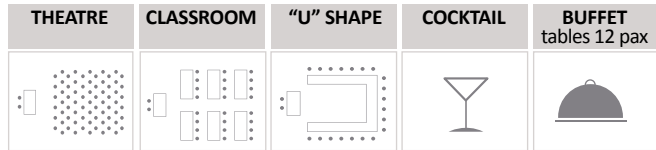

## 1<sup>st</sup> FLOOR

	AREA	CEILING HEIGHT	THEATRE	CLASSROOM	"U" SHAPE	COCKTAIL	BUFFET tables 12 pax
	 m <sup>2</sup>						
<b>VERDI</b>	275.8	4.45	200	150	60	350	180
<b>ROSSINI</b>	275.8	4.45	200	150	60	350	180
<b>VERDI + ROSSINI</b>	551.5	4.45	450	300	---	800	360
<b>FOYER</b>	160	---	---	---	---	200	---
<b>MEDINA</b>	17.55	2.63	15	10	10	---	---
<b>VIVALDI</b>	27.25	2.63	20	15	10	---	---
<b>MIGUEL ANGELO</b>	85.5	2.9	70	60	40	---	---
<b>DA VINCI</b>	37.5	2.9	50	25	20	50	---
<b>RAFAELLO</b>	138	2.9	80	70	60	100	---
<b>VAN GOGH</b>	18	2.9	20	15	15	---	---
<b>PICASSO</b>	18.5	2.9	20	15	15	---	---
<b>DONATELLO</b>	20	2.9	20	15	15	---	---

## MEETINGS & EVENTS - DOM PEDRO VILAMOURA

	AREA m <sup>2</sup>	CEILING HEIGHT	THEATRE	CLASSROOM	"U" SHAPE	COCKTAIL	BUFFET tables 12 pax
LAGOS	61.2	2.95	30	25	30	---	---
MADEIRA	62.4	2.95	35	30	25	---	---
LISBOA	94.2	2.95	70	60	40	---	---
CEARÁ	59.4	2.95	70	60	40	---	---
LAGOS + LISBOA	138.4	2.95	80	70	60	100	---

m<sup>2</sup>

CEILING  
HEIGHT

THEATRE

CLASSROOM

"U" SHAPE

COCKTAIL

BUFFET  
tables 12 pax

LAGOS